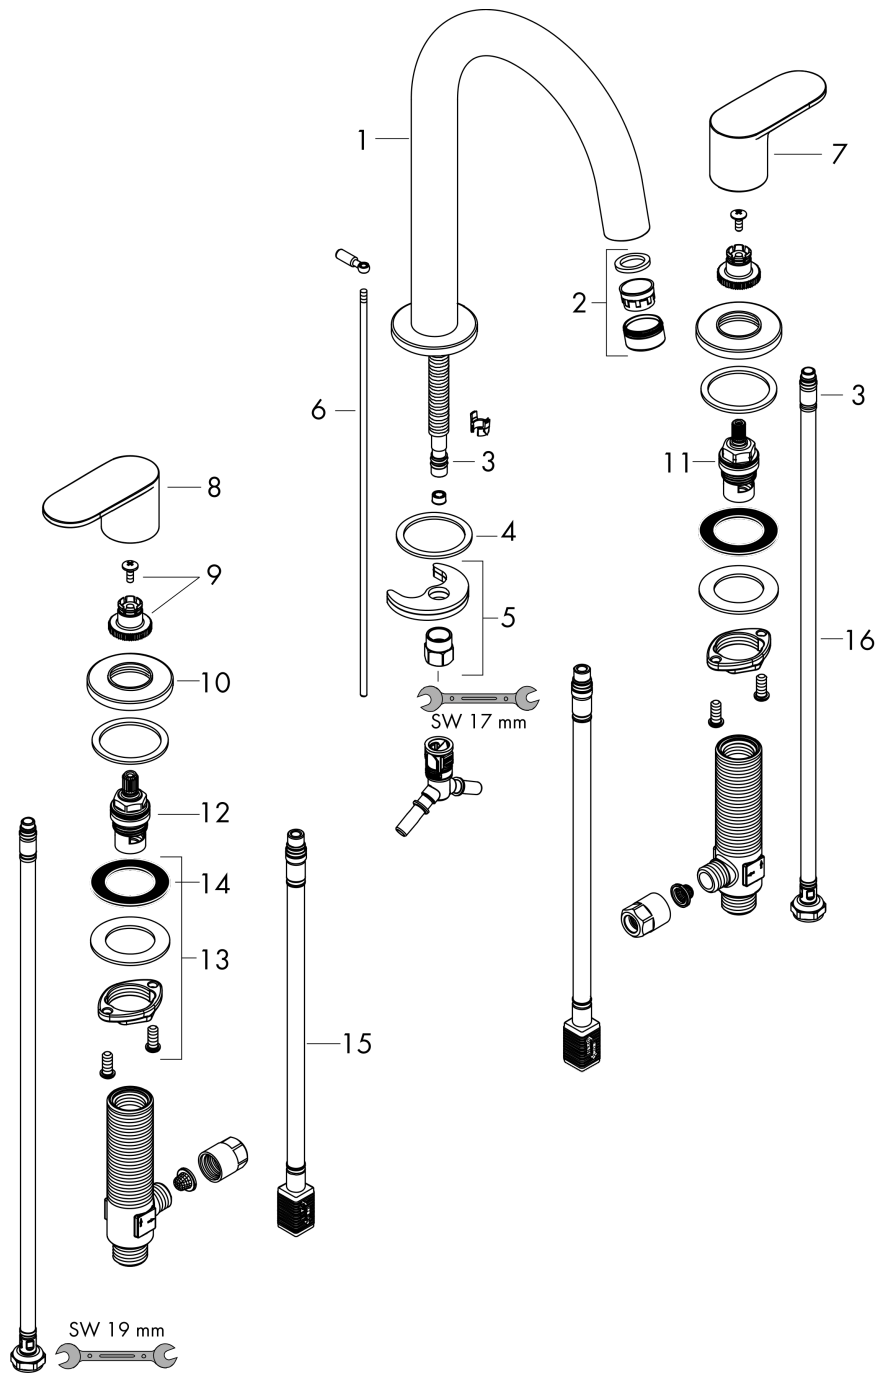

#### product features

- consists of: 3-hole basin mixer, waste set
- ComfortZone 150
- projection 166 mm
- spray type: laminar spray
- maximum flow rate at 3 bar: 5 l/min
- ceramic valves hot/ cold 90°
- suitable for continuous flow water heaters
- pop-up waste set G 1¼
- material waste set: synthetic
- connection type: G ¾ connections
- connection dimension: DN15

### Scale drawing

### Flowchart

**Vernis Blend**

**3-hole basin mixer with pop-up waste set**

Surfaces: **Matt Black** Article Number: **71553670**

**Exploded Drawing**

Year of production: >04/21

**Vernis Blend****3-hole basin mixer with pop-up waste set**Surfaces: **Matt Black** Article Number: **71553670****Spare part list**

Year of production: &gt;04/21

Pos.	Description	Article Number	Price	PU
1	spout cpl.	93685670	-	-
2	aerator laminar	93649XXX	-	-
3	O-ring 7x1,5	98422000	-	1
4	seal	93699000	-	1
5	mounting kit	93763000	-	1
6	pull rod	93690XXX	-	-
7	handle for cold water	93697670	-	-
8	handle for hot water	93696670	-	-
9	handle fixing set	94184000	-	1
10	escutcheon for handle	93698670	-	-
11	shut off unit left closing	93838000	-	1
12	shut off unit right closing	93839000	-	1
13	fixing set (Ø 28)	92909000	-	1
14	lever collar	97548000	-	1
15	connection hose 400 mm M10x1	92914000	-	1
16	connection hose 450 mm M8x0,75 G3/8	97206000	-	1