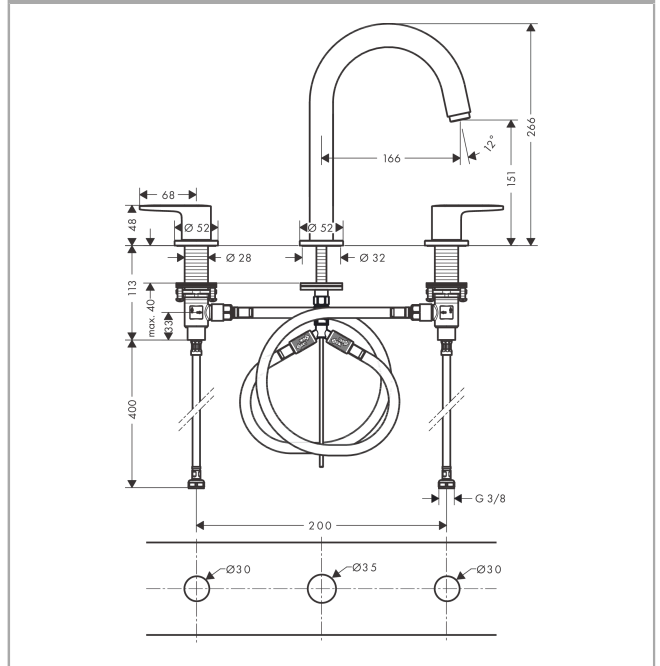

#### product features

- consists of: 3-hole basin mixer, waste set
- ComfortZone 150
- projection 166 mm
- spray type: laminar spray
- maximum flow rate at 3 bar: 5 l/min
- ceramic valves hot/ cold 90°
- suitable for continuous flow water heaters
- pop-up waste set G 1¼
- material waste set: synthetic
- connection type: G ¾ connections
- connection dimension: DN15

### Scale drawing

Year of production: &gt;04/21

Pos.	Description	Article Number	Price	PU
1	spout cpl.	93685670	-	-
2	aerator laminar	93649XXX	-	-
3	O-ring 7x1,5	98422000	-	1
4	seal	93699000	-	1
5	mounting kit	93763000	-	1
6	pull rod	93690XXX	-	-
7	handle for cold water	93697670	-	-
8	handle for hot water	93696670	-	-
9	handle fixing set	94184000	-	1
10	escutcheon for handle	93698670	-	-
11	shut off unit left closing	93838000	-	1
12	shut off unit right closing	93839000	-	1
13	fixing set (Ø 28)	92909000	-	1
14	lever collar	97548000	-	1
15	connection hose 400 mm M10x1	92914000	-	1
16	connection hose 450 mm M8x0,75 G3/8	97206000	-	1