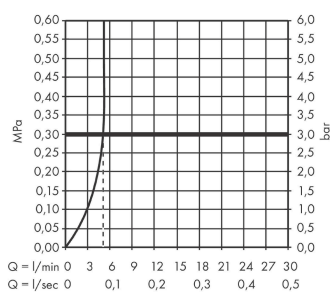

Vernis Blend 3-hole basin mixer with pop-up waste set Surfaces: **Matt Black** Article Number: **71553670**

Description

product features

- consists of: 3-hole basin mixer, waste set
- ComfortZone 150
- projection 166 mm
- spray type: laminar spray
- maximum flow rate at 3 bar: 5 l/min
- ceramic valves hot/ cold 90°
- suitable for continuous flow water heaters
- pop-up waste set G 1¼
- material waste set: synthetic
- connection type: G ¾ connections
- connection dimension: DN15

Technology

Product image

Scale drawing

Flowchart